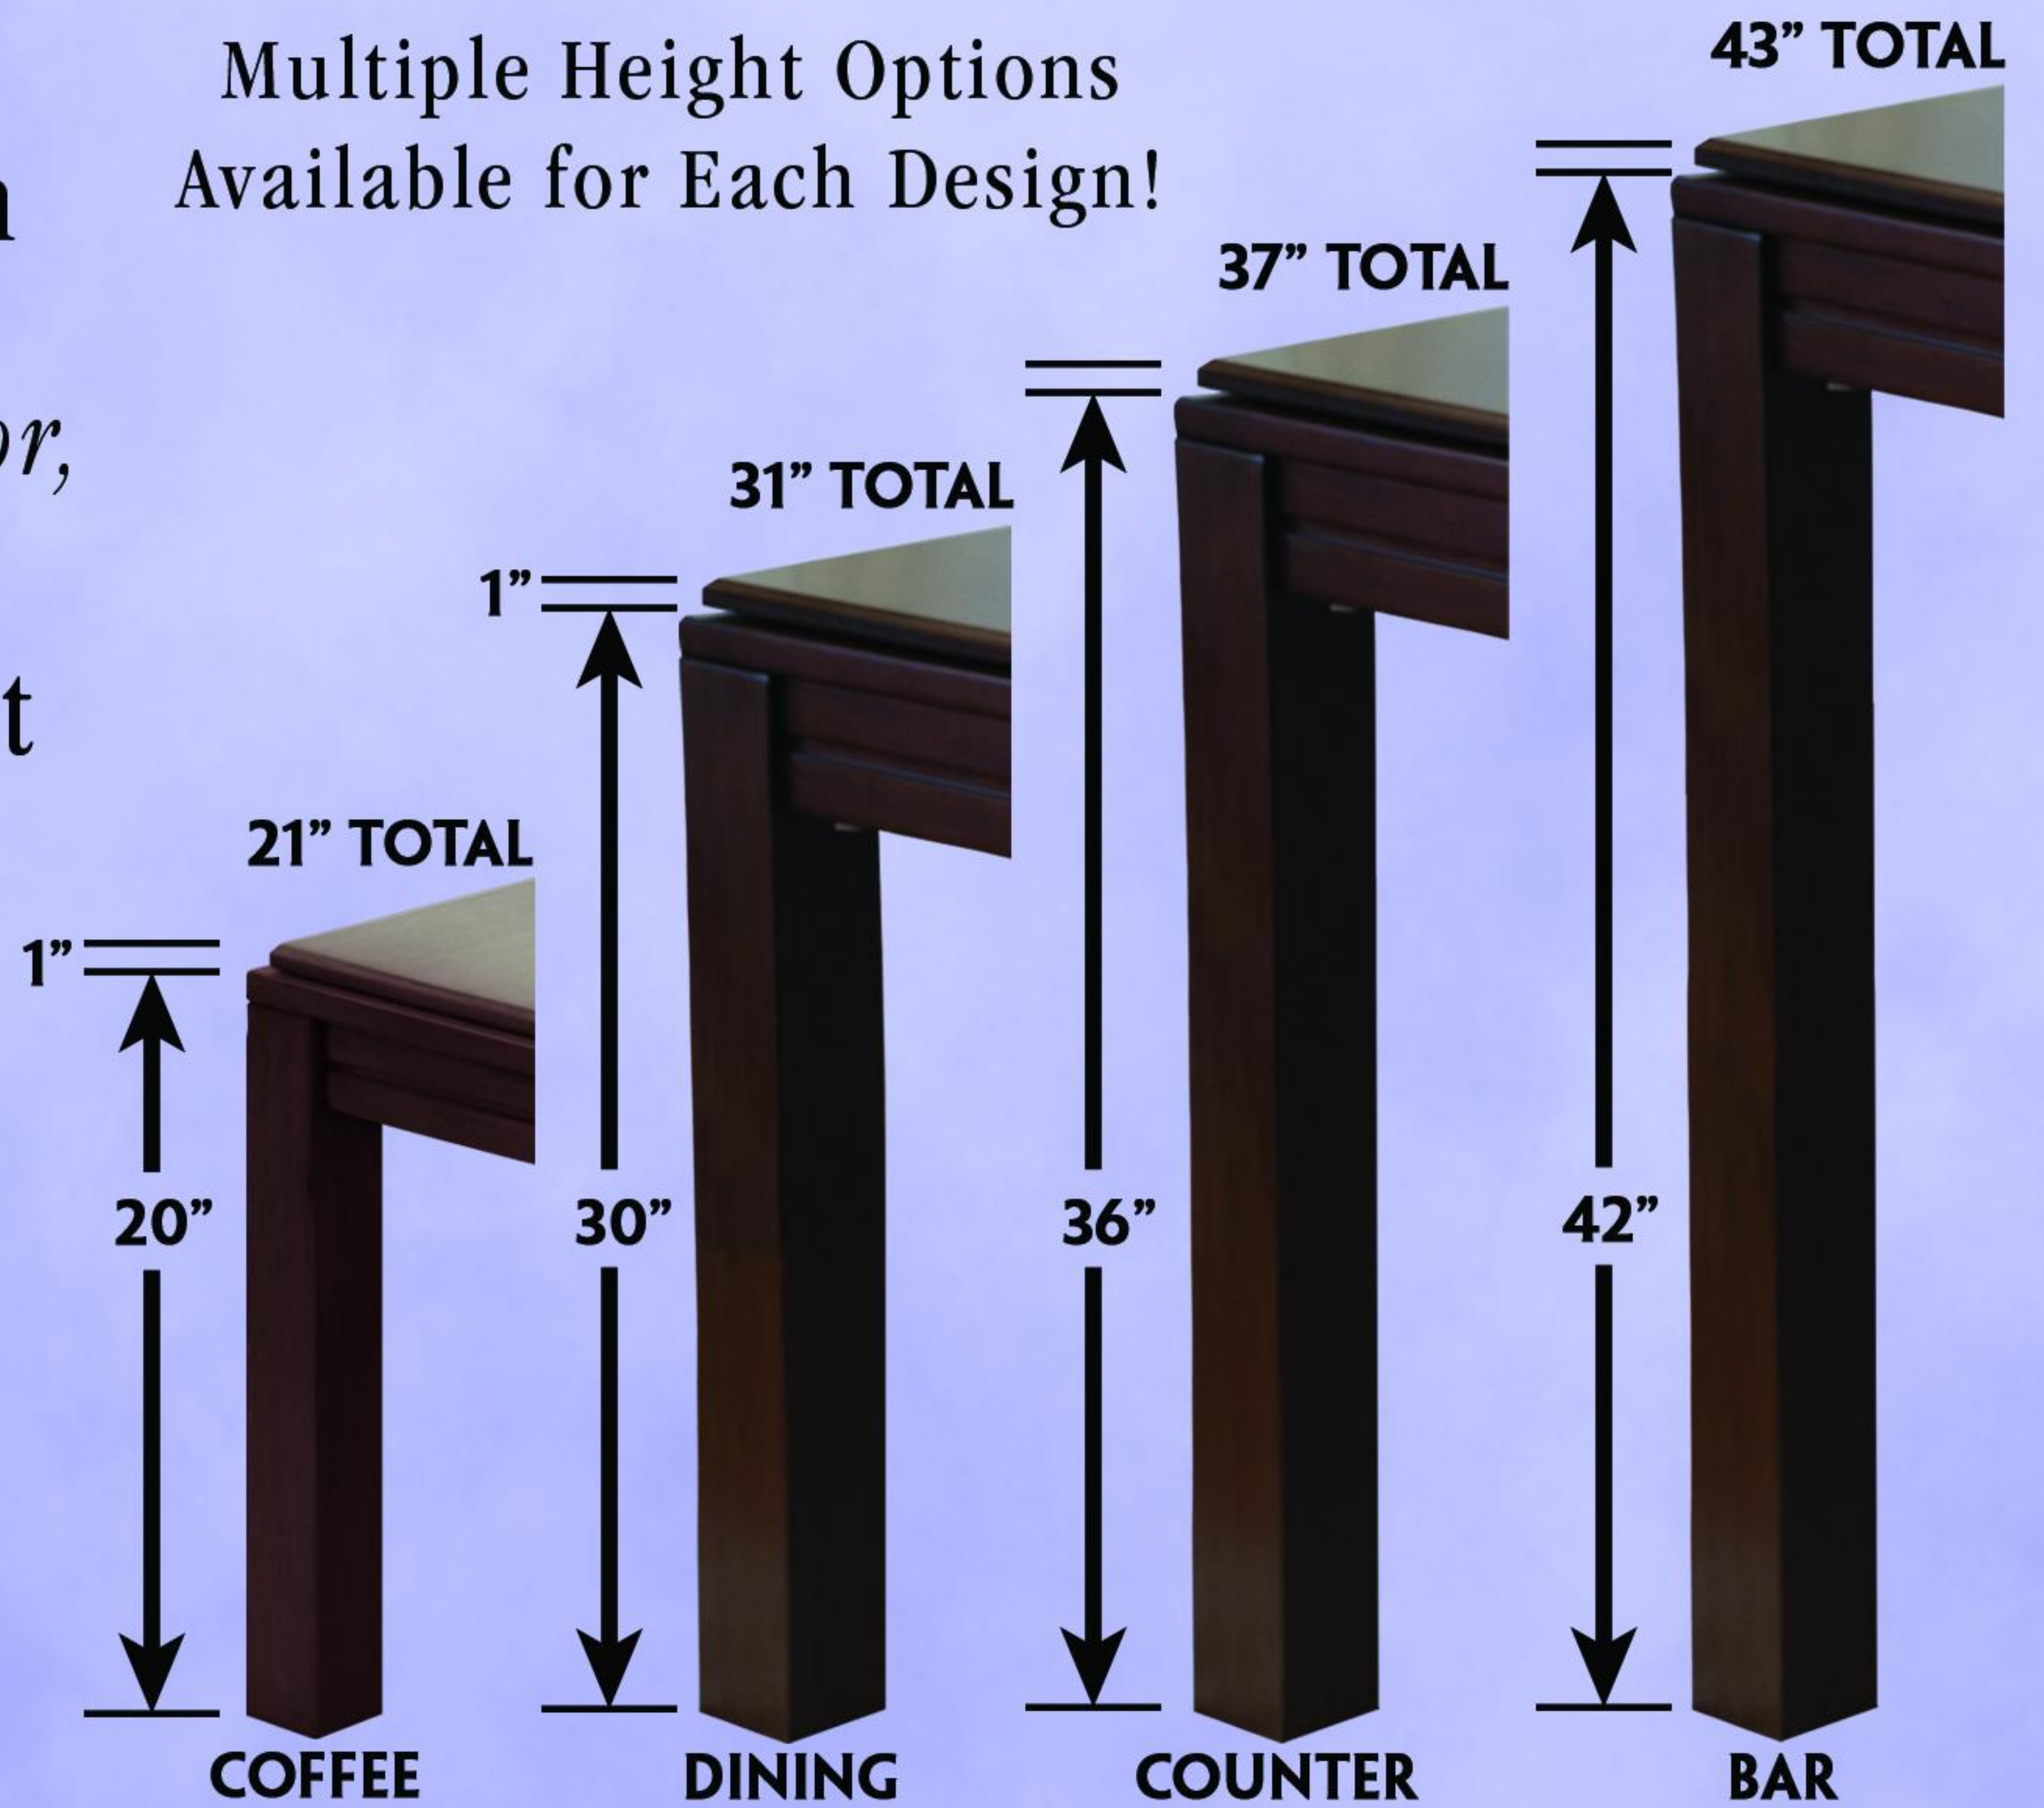

## SEATING OPTIONS

*(Discounts Applied to Orders of 2+)*

**Chair**  
**\$799**

**Stool**  
**\$599**

**Double Bench**  
**\$1499**

**Single Bench**  
**\$999**

*Available in all finishes!*

**THE CAROLINA GAME TABLE STORAGE BENCH** offers the same multi-functionality in seating as a Carolina Game Table gives you in a dining/game table!

Multiple Height Options Available for Each Design!

## EIGHT FABRICS

## FOUR FINISHES